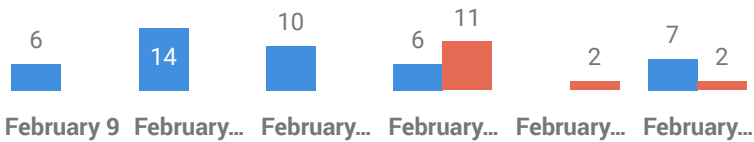

178

Total number of trucks since the earthquake on 6 February 2023

6

UN Agencies

Number of Trucks Crossed per Day by Border Crossing Point

● Bab al-Hawa ● Bab al-Salam
161 **17**

Number of Trucks by UN Agency

IOM

58

● Bab al-Hawa ● Bab al-Salam

UNHCR

34

● Bab al-Hawa ● Bab al-Salam

WFP

74

● Bab al-Hawa

WHO

9

● Bab al-Hawa

UNFPA

2

● Bab al-Hawa

UNICEF

1

● Bab al-Hawa