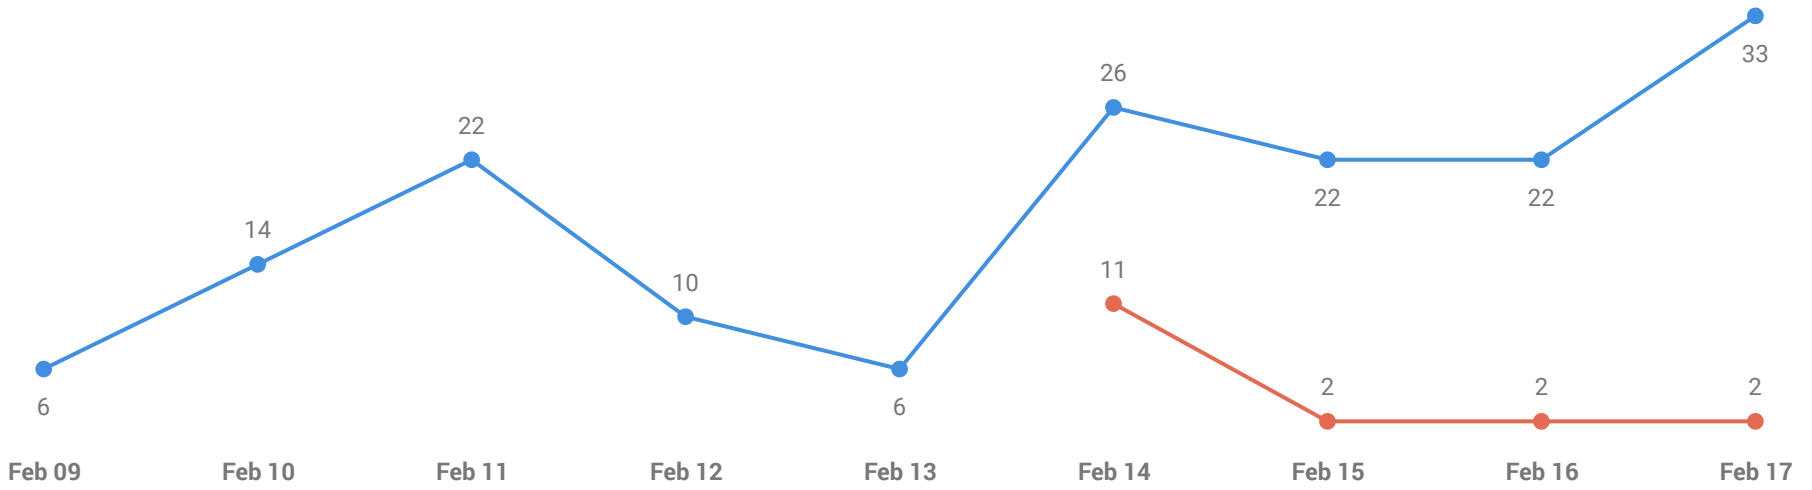

**178**

Total number of trucks since the earthquake on 6 February 2023

**6**

UN Agencies

### Number of Trucks Crossed per Day by Border Crossing Point

● Bab al-Hawa ● Bab al-Salam  
**161** **17**